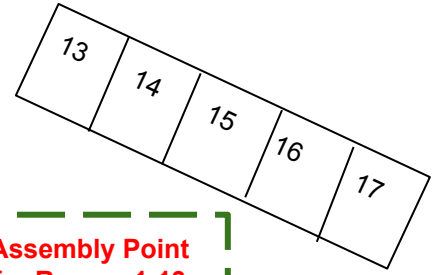

BROWNS BAY ROAD

**ASSEMBLY POINT
(whole school if required)**

**Assembly Point for
Rooms 14 - 34**

**Assembly Point
for Rooms 1-13**

Children drop off/ pick up zone

MASTERTON ROAD